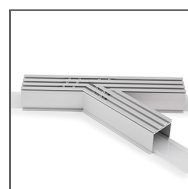

FITTINGS - connection methods for profiles

T135L