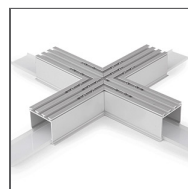

FITTINGS - connection methods for profiles

X90