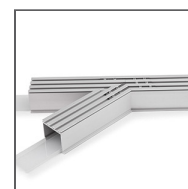

FITTINGS - connection methods for profiles

T135R