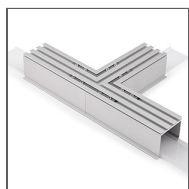

FITTINGS - connection methods for profiles

T90