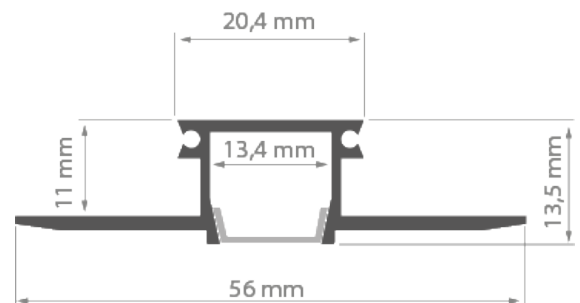

PRODUCT DESCRIPTION

- Narrow line of light
- Profile flush with the ceiling or wall surface
- Invisible aluminum components

Product nr.	
Fixture type	
Company	
Job name	
Date	

TECHNICAL SPECIFICATION

18040NA_1	Non anodized (raw)	1000 mm
18040NA_2	Non anodized (raw)	2000 mm
18040NA_3	Non anodized (raw)	3000 mm

RELATED PRODUCTS

COVERS

Ref: 1370

50°

Ref: 17037

120°

END CAPS

Ref: 24217