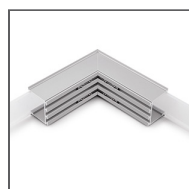

FITTINGS - connection methods for profiles

L90PZ