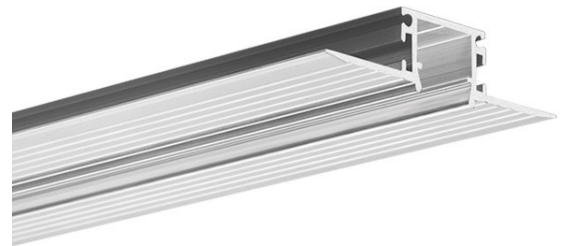

PRODUCT DESCRIPTION

- Narrow line of light
- Profile flush with the ceiling or wall surface
- Invisible aluminum components

Product nr.	
Fixture type	
Company	
Job name	
Date	

TECHNICAL SPECIFICATION

18040NA_1	Non anodized (raw)	1000 mm
18040NA_2	Non anodized (raw)	2000 mm
18040NA_3	Non anodized (raw)	3000 mm

RELATED PRODUCTS

COVERS

Ref: 1370

50°

Ref: 17037

120°

END CAPS

Ref: 24217