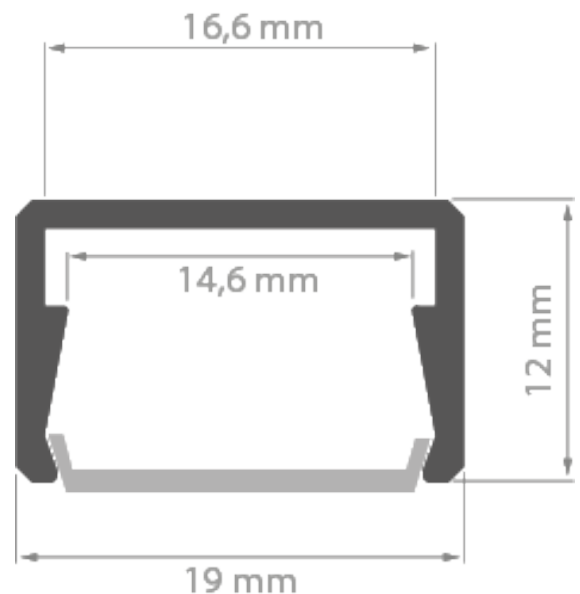

**PRODUCT DESCRIPTION**

- Its dimensions allow for placing in it a 10 mm LED strip in a silicone sleeve
- Possible to obtain a watertight lighting fixture

Product nr.	
Fixture type	
Company	
Job name	
Date	

**TECHNICAL SPECIFICATION**

B9325ANODA_1	Silver anodized	1000 mm
B9325ANODA_2	Silver anodized	2000 mm
B9325ANODA_3	Silver anodized	3000 mm